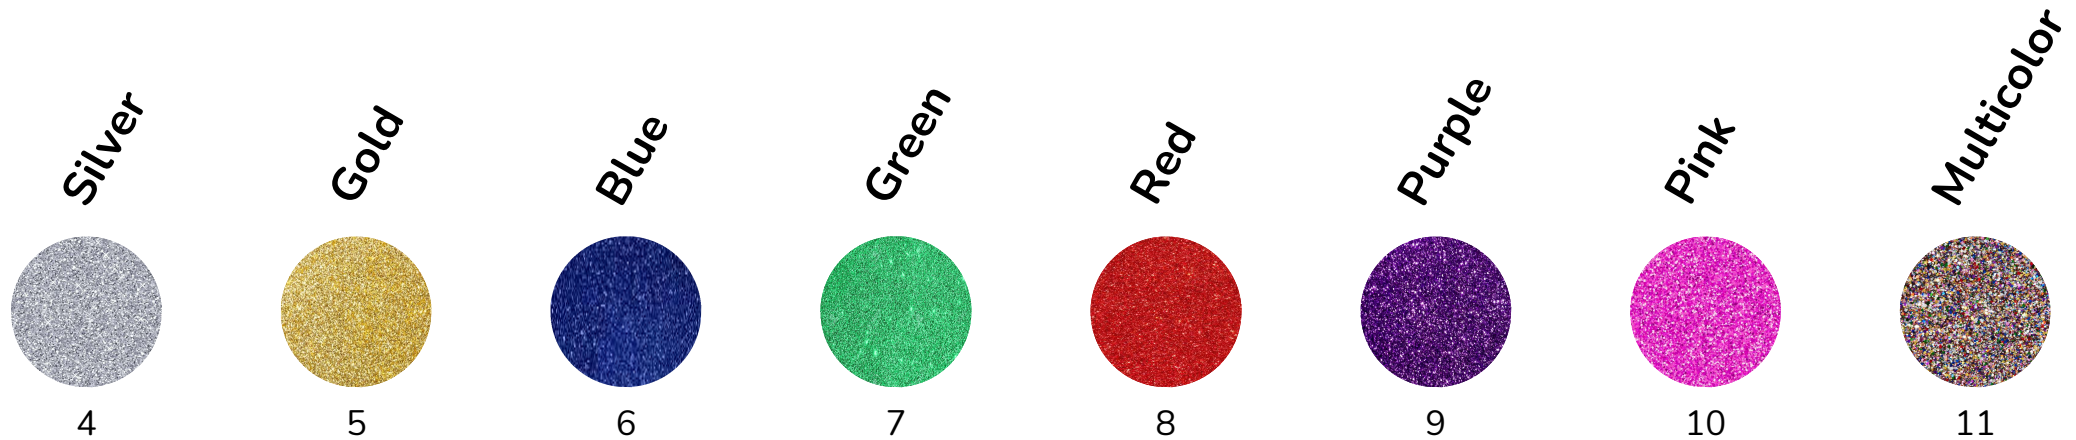

# COLORS FOR CUSTOM SLEEVES FOR EARPHONES & SHELL FOR INEARS

O. = Opaque

T. = Transparent

STANDARD COLORS

GLITTERS