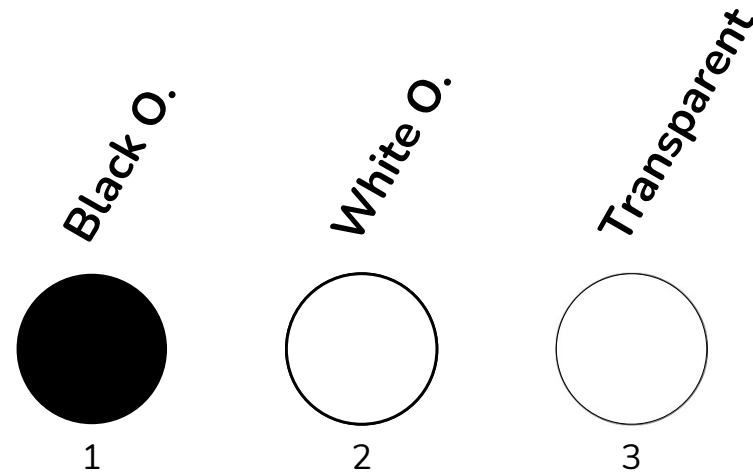

# COLORS FOR CUSTOM SLEEVES FOR EARPHONES & SHELL FOR INEARS

O. = Opaque

T. = Transparent

STANDARD COLORS

GLITTERS